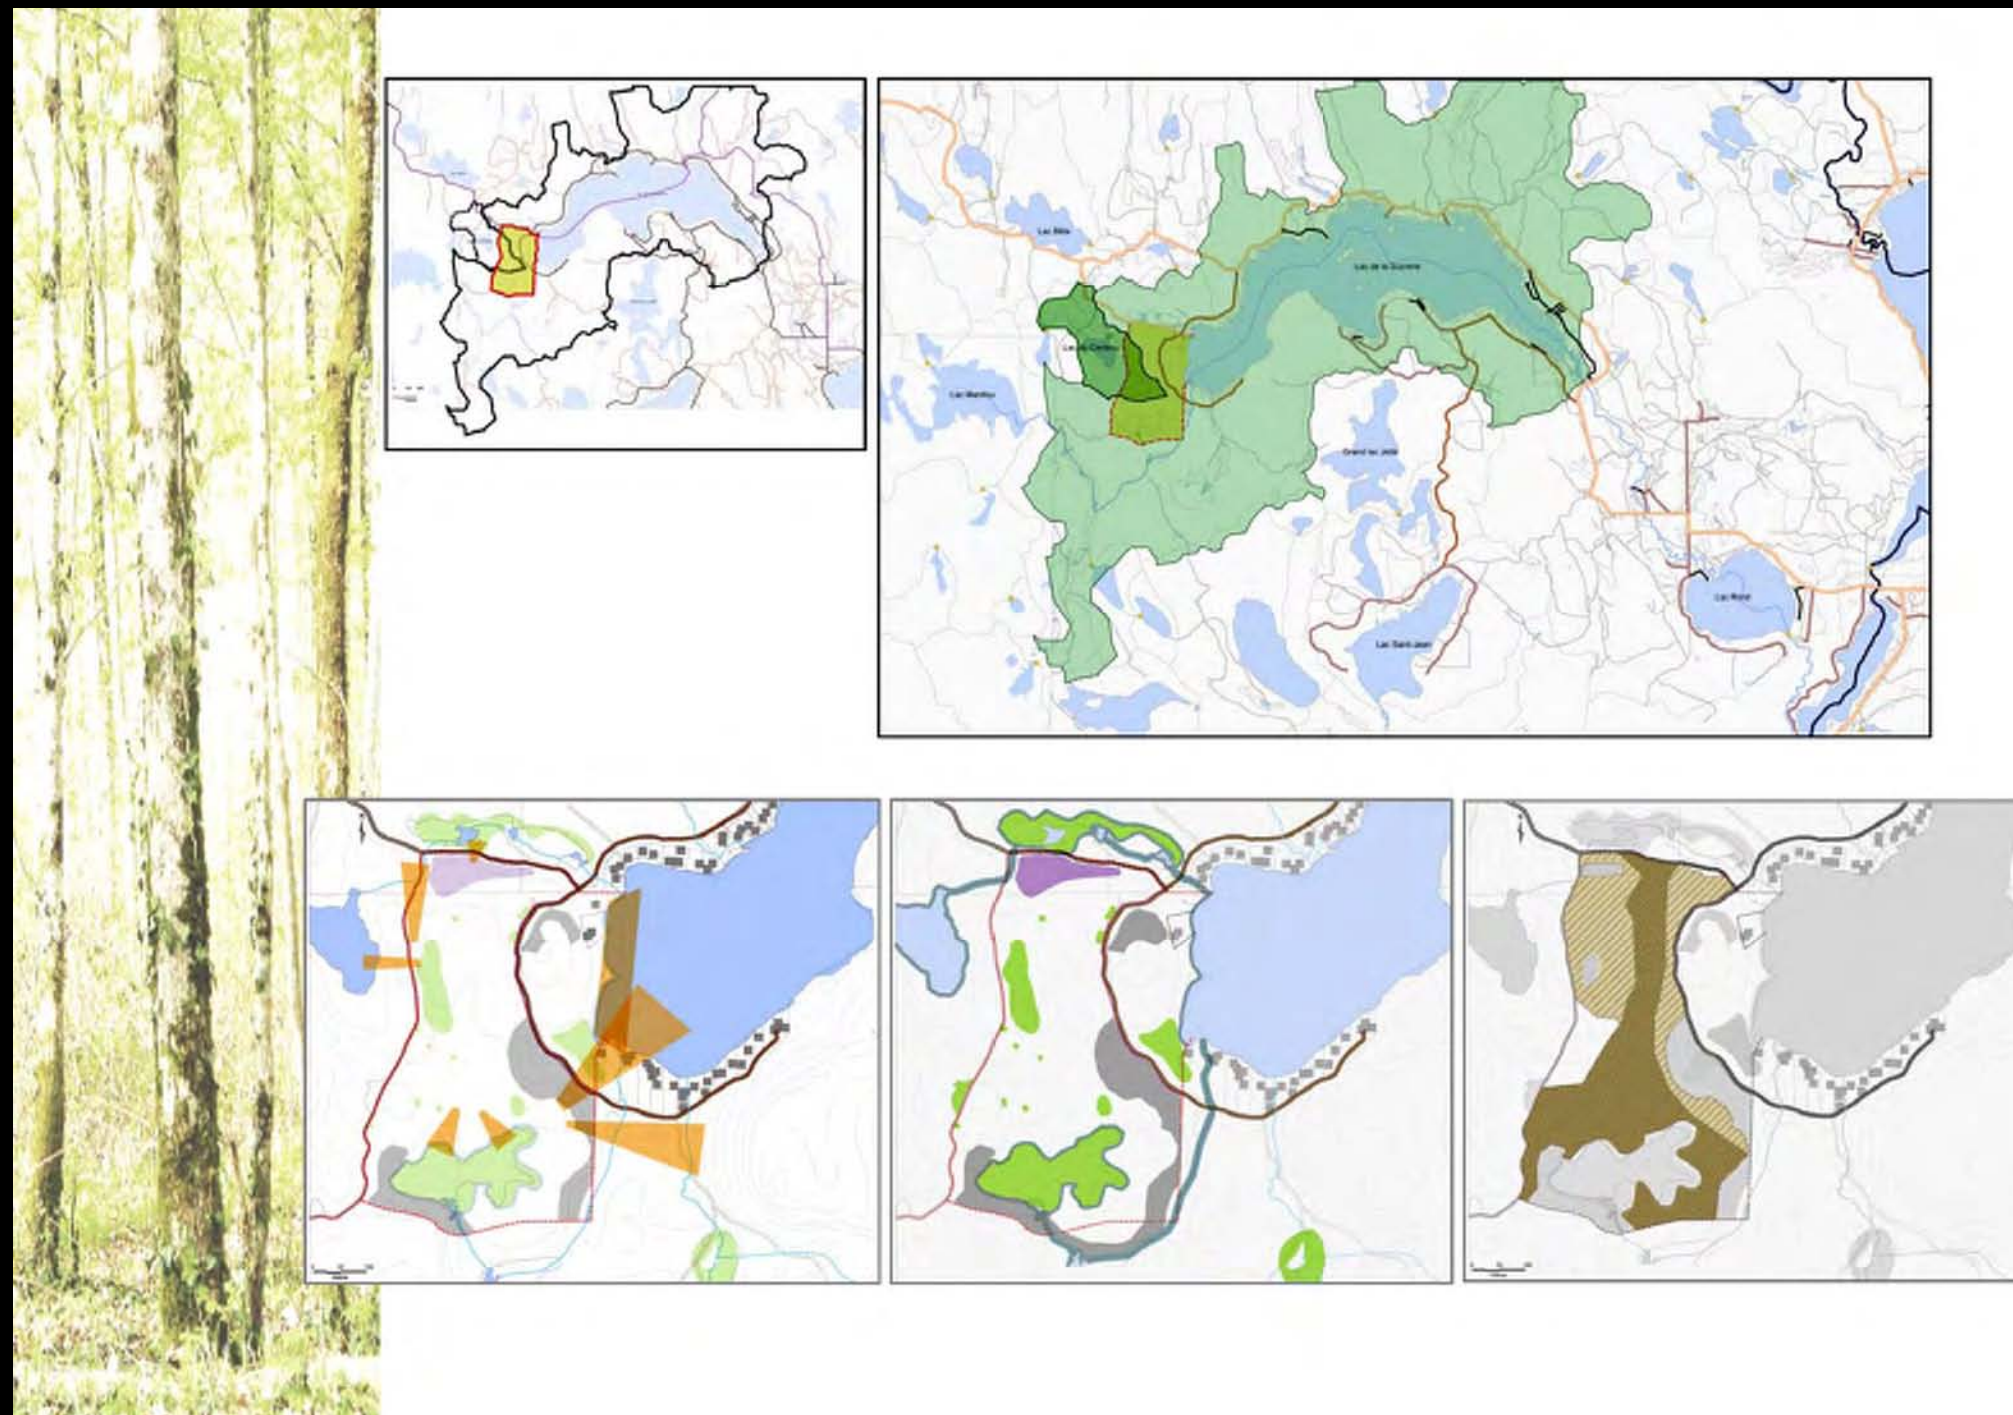

LANDSCAPE MANAGEMENT

REGIONAL MERIT

Sustainable Land Use Develop Model

Lac de la Sucrierie, Québec
Groupe Rousseau Lefebvre

NEW DIRECTIONS

REGIONAL MERIT

CSLA

Canadian Society of
Landscape Architects