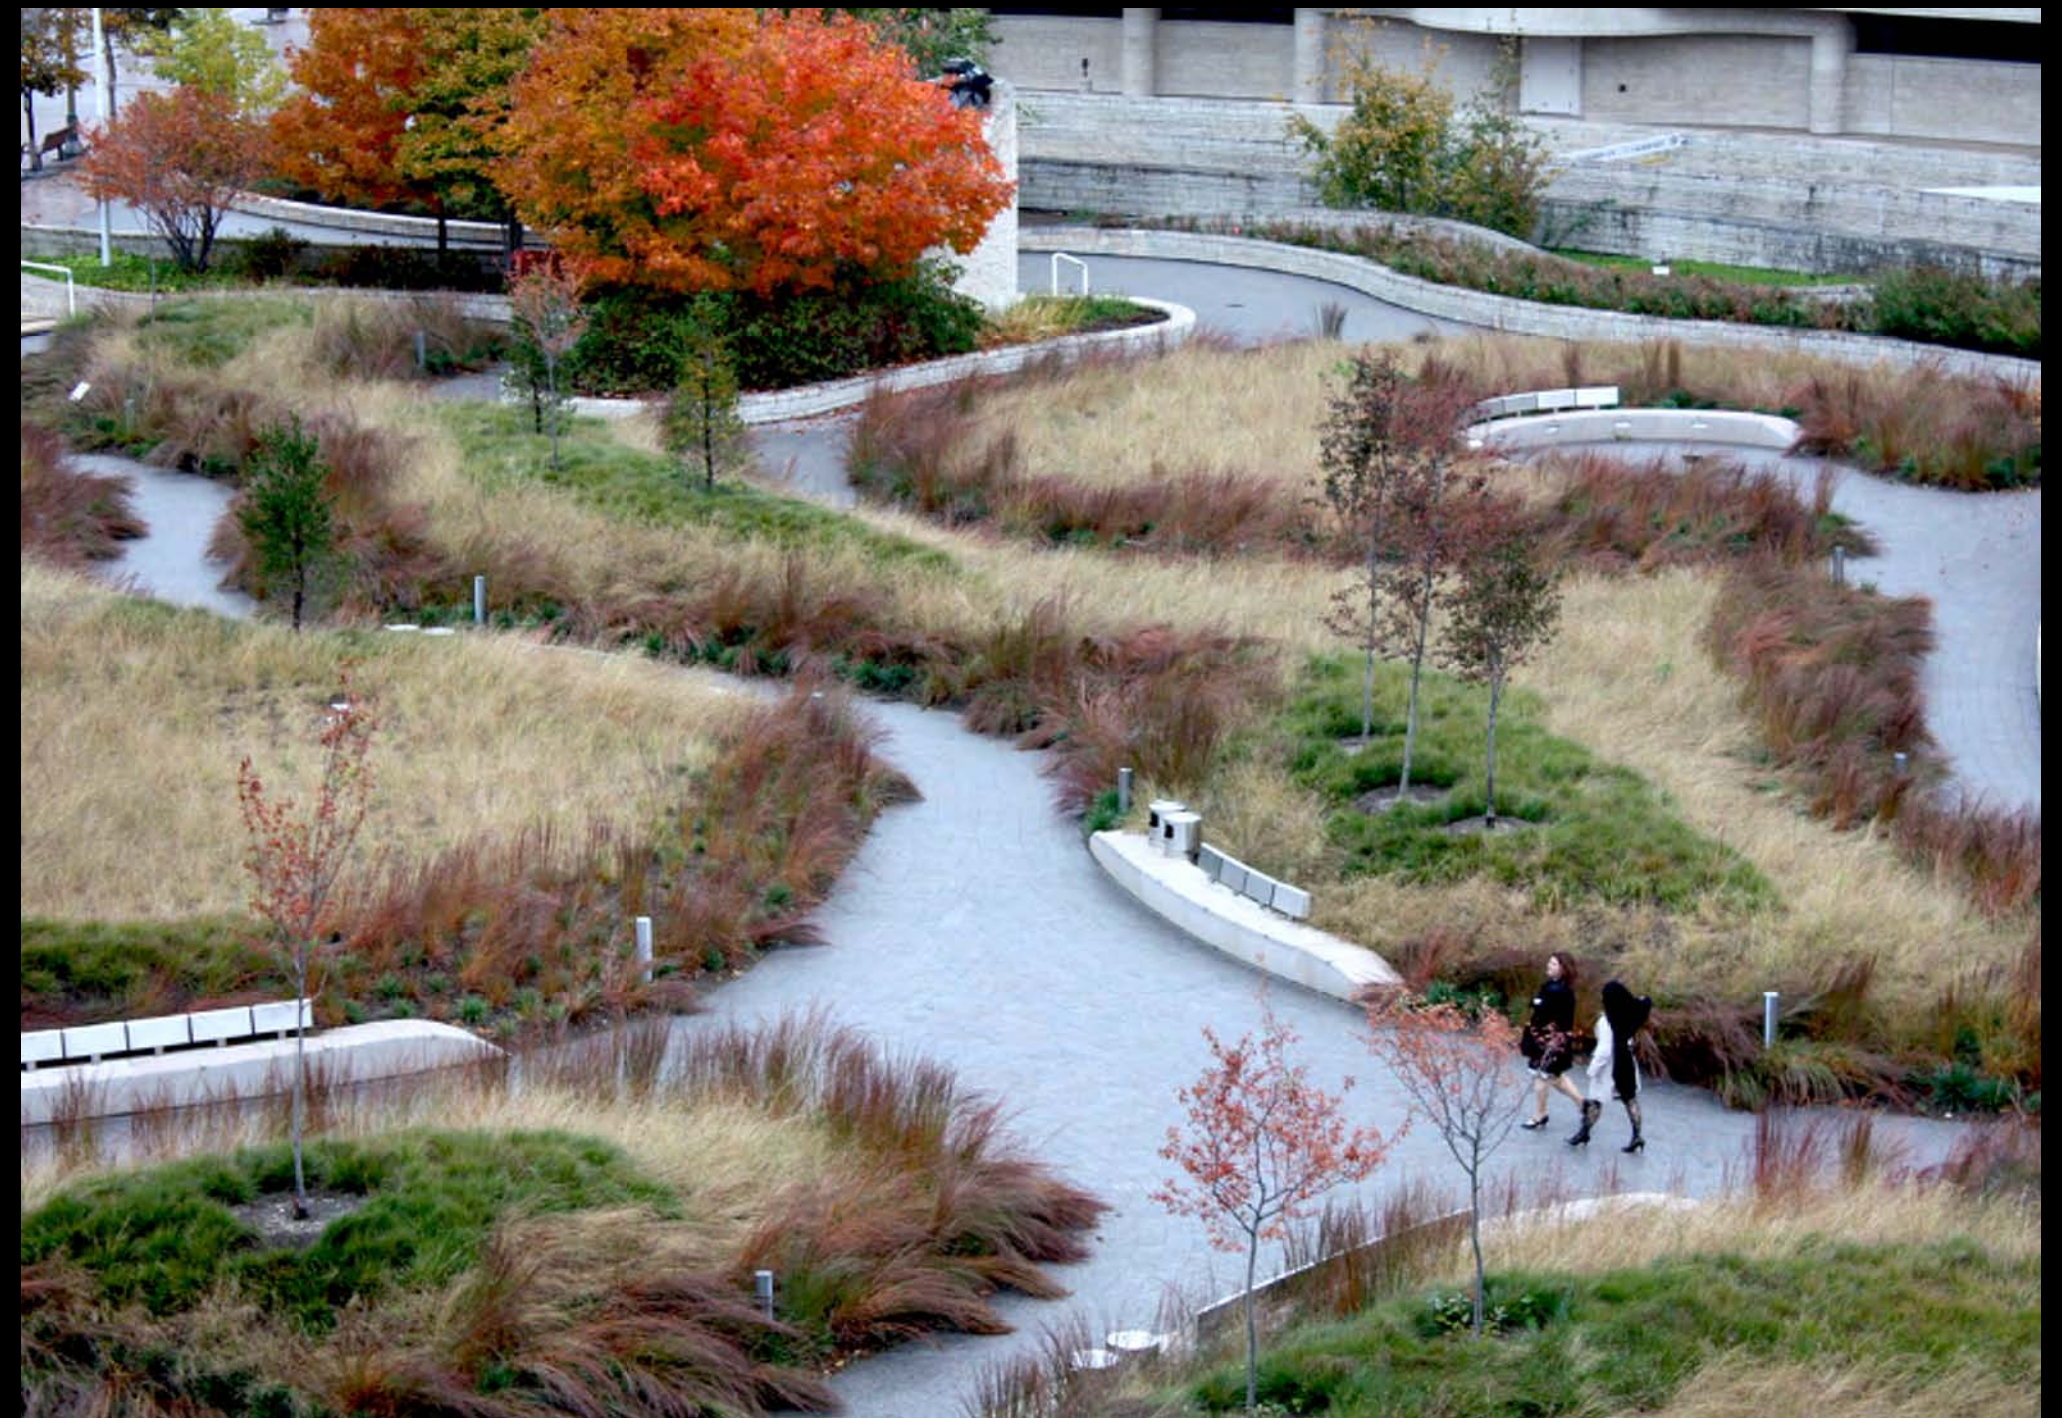

Urban Prairie | Transformation of the Plaza from Hardscape to Grassland

Gatineau, Québec

Claude Cormier Architectes Paysagistes Inc. in collaboration with Aedifica, Architecture et Design

LANDSCAPE MANAGEMENT

REGIONAL CITATION