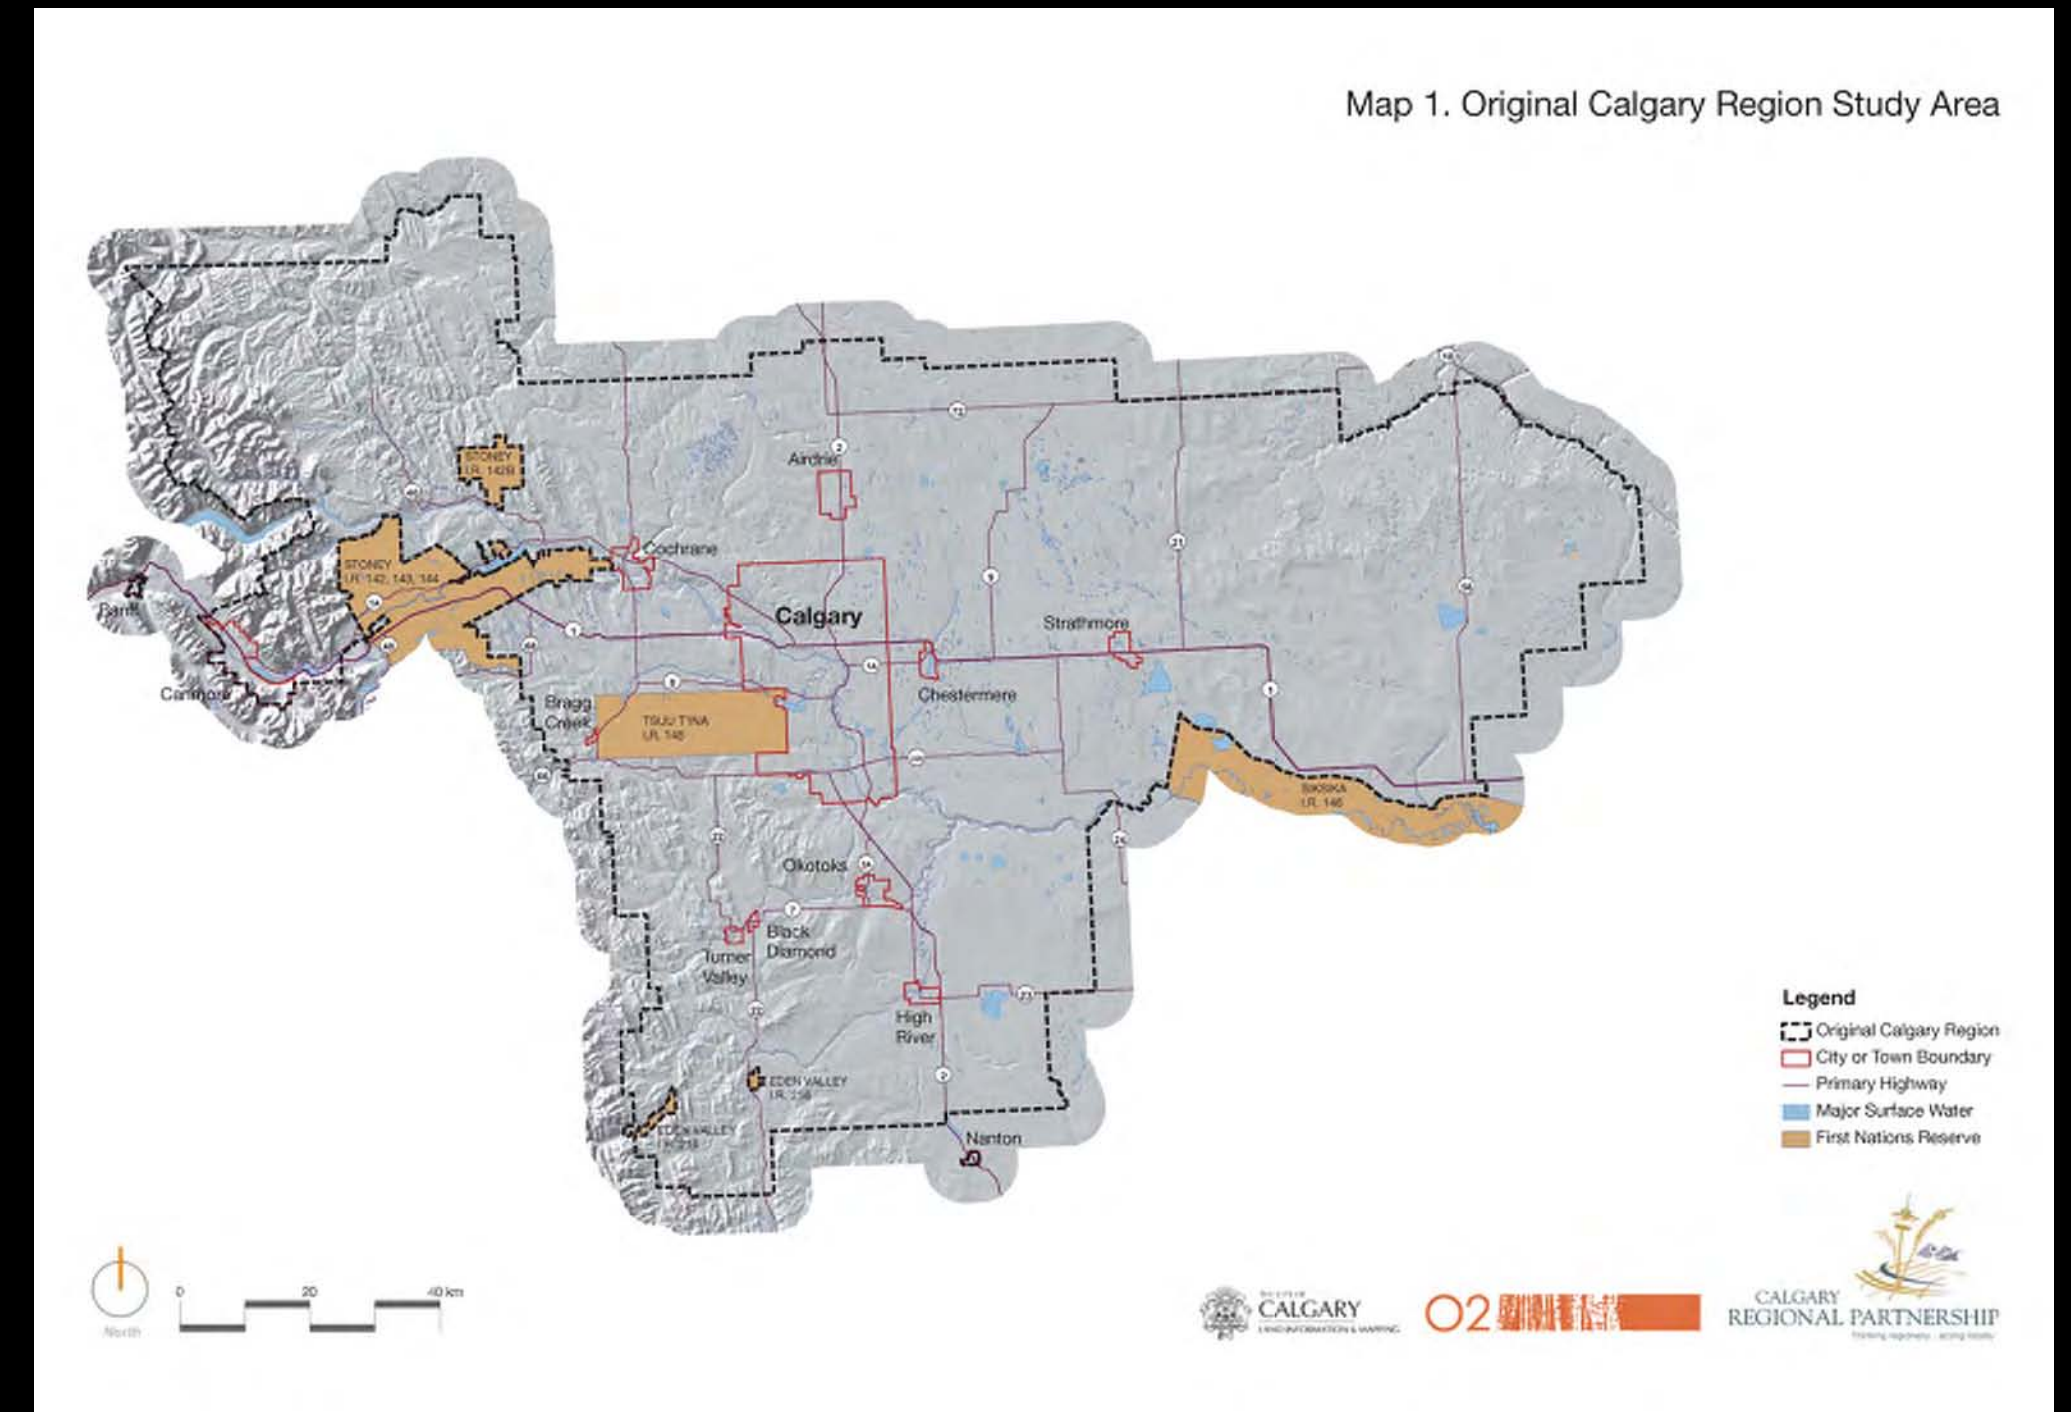

Calgary Metropolitan Plan Environment Strategies

Calgary, Alberta

O2 Planning + Design Inc.

PLANNING + ANALYSIS

NATIONAL CITATION