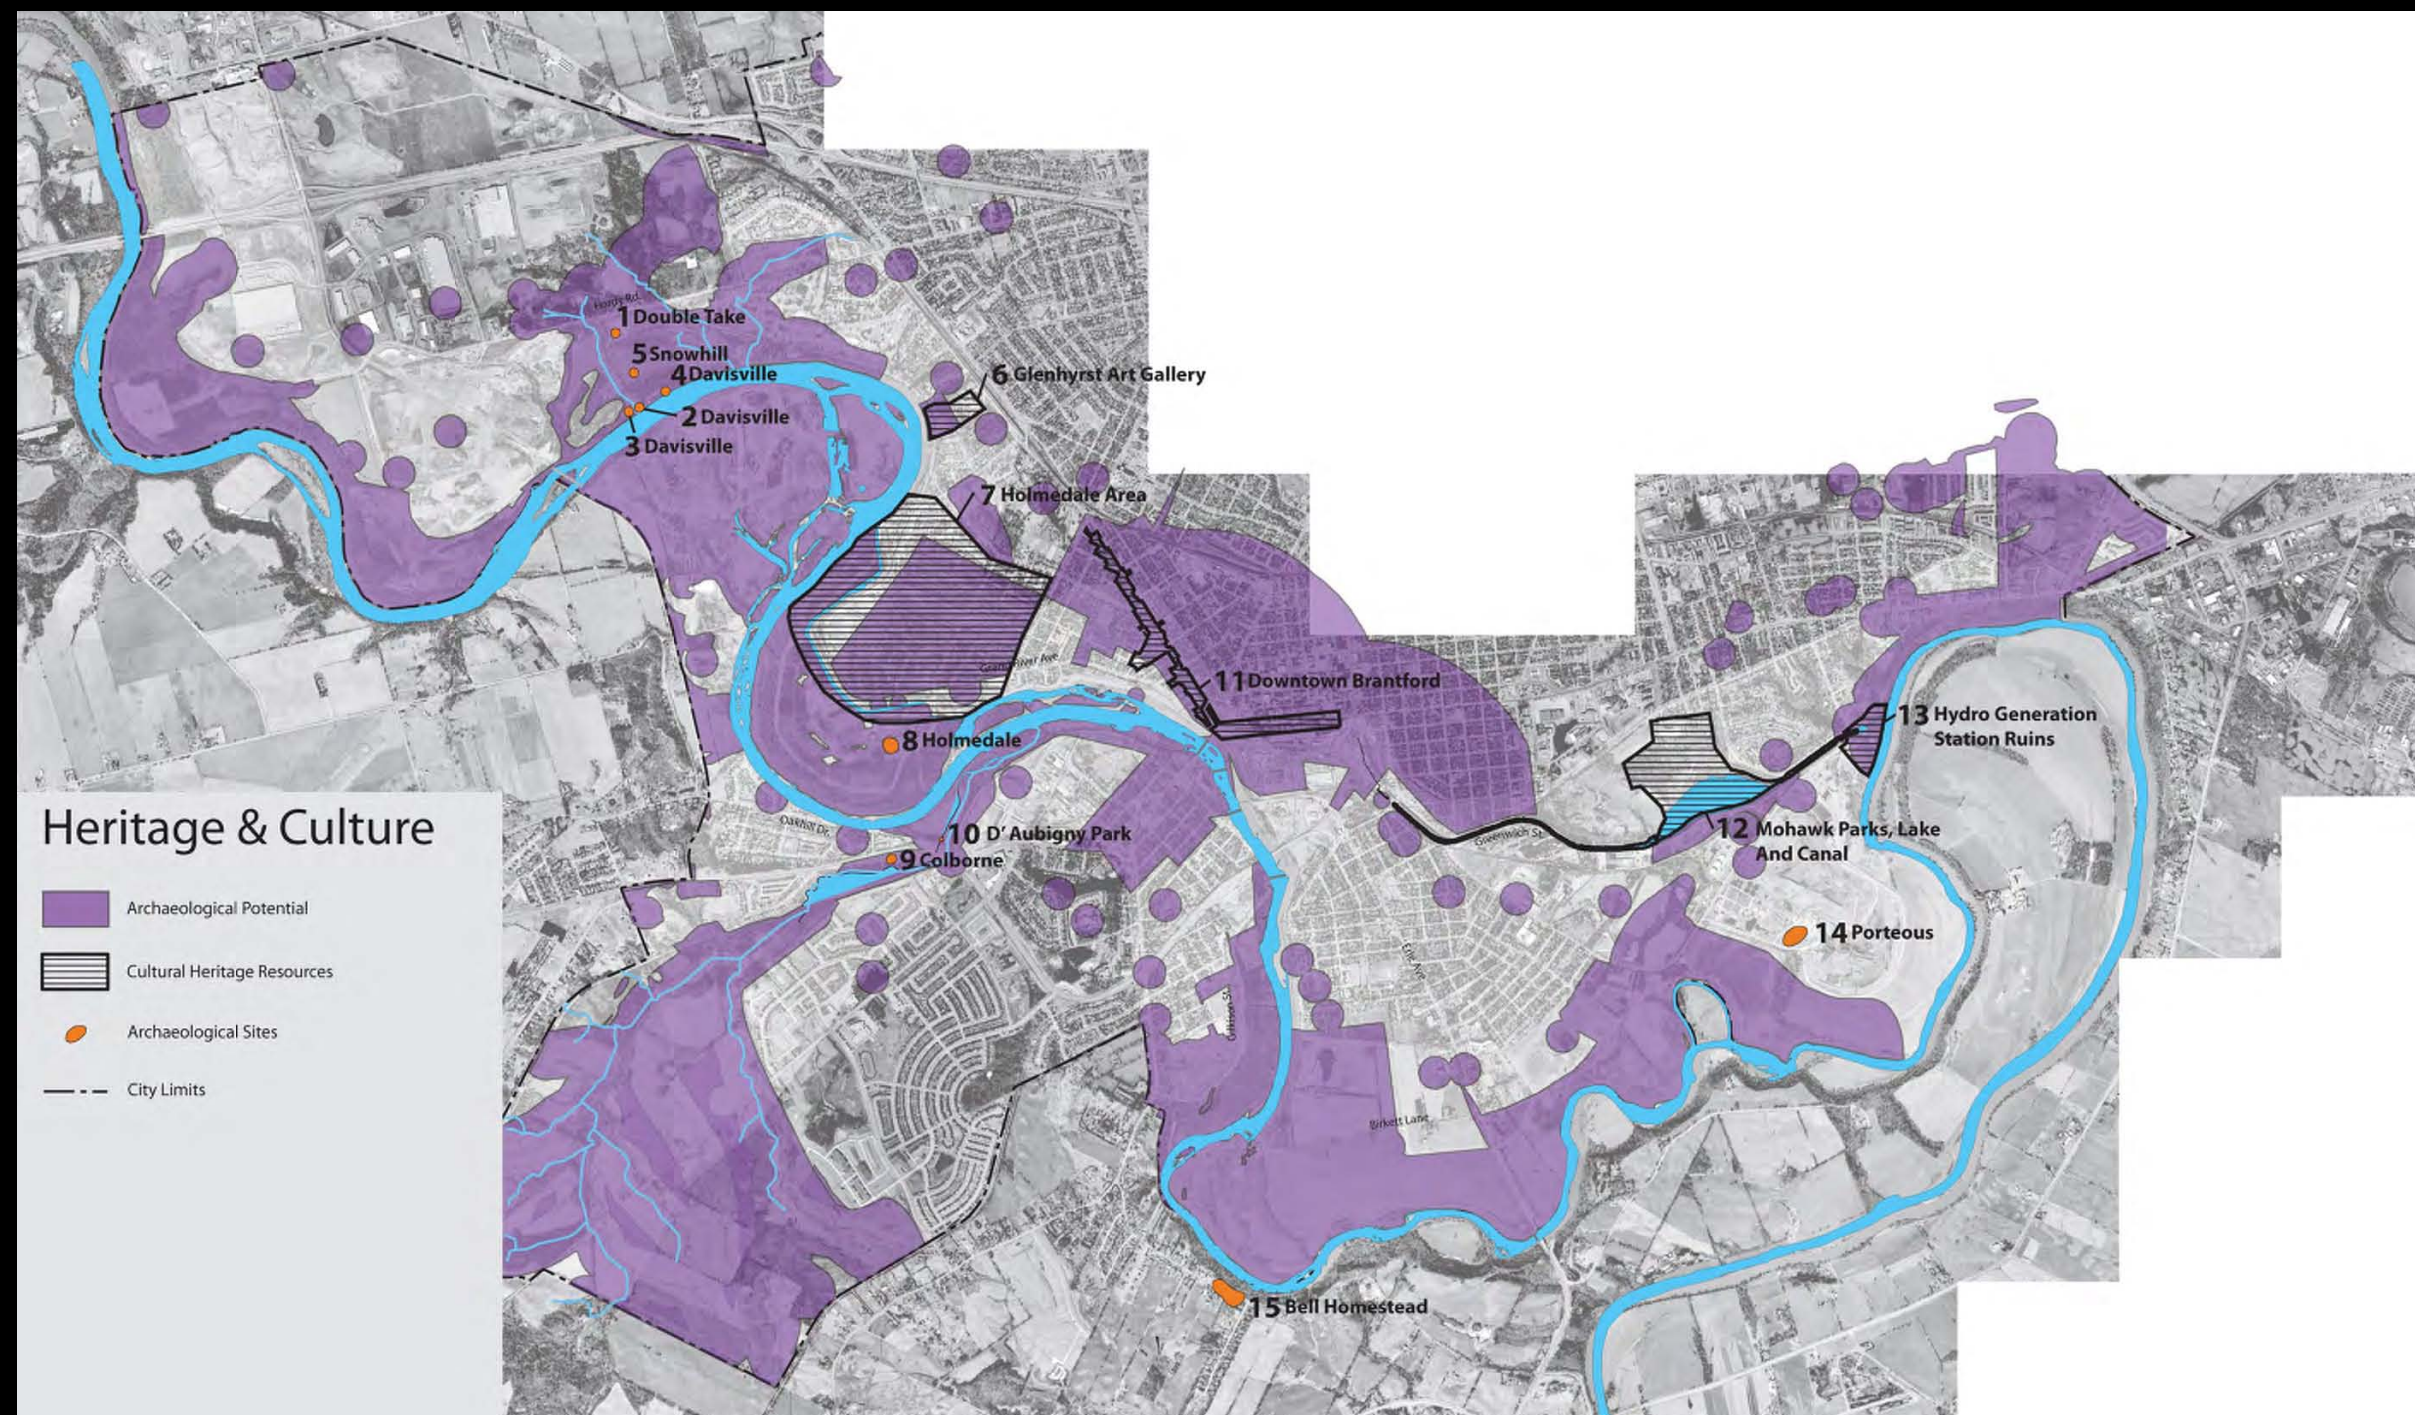

NATIONAL MERIT

City of Brantford, Waterfront Master Plan

City of Brantford, Ontario

The Planning Partnership

PLANNING & ANALYSIS

NATIONAL MERIT

Grounded: The Work of Phillips Farevaag Smallerberg

Vancouver, British Columbia
Phillips Farevaag Smallerberg