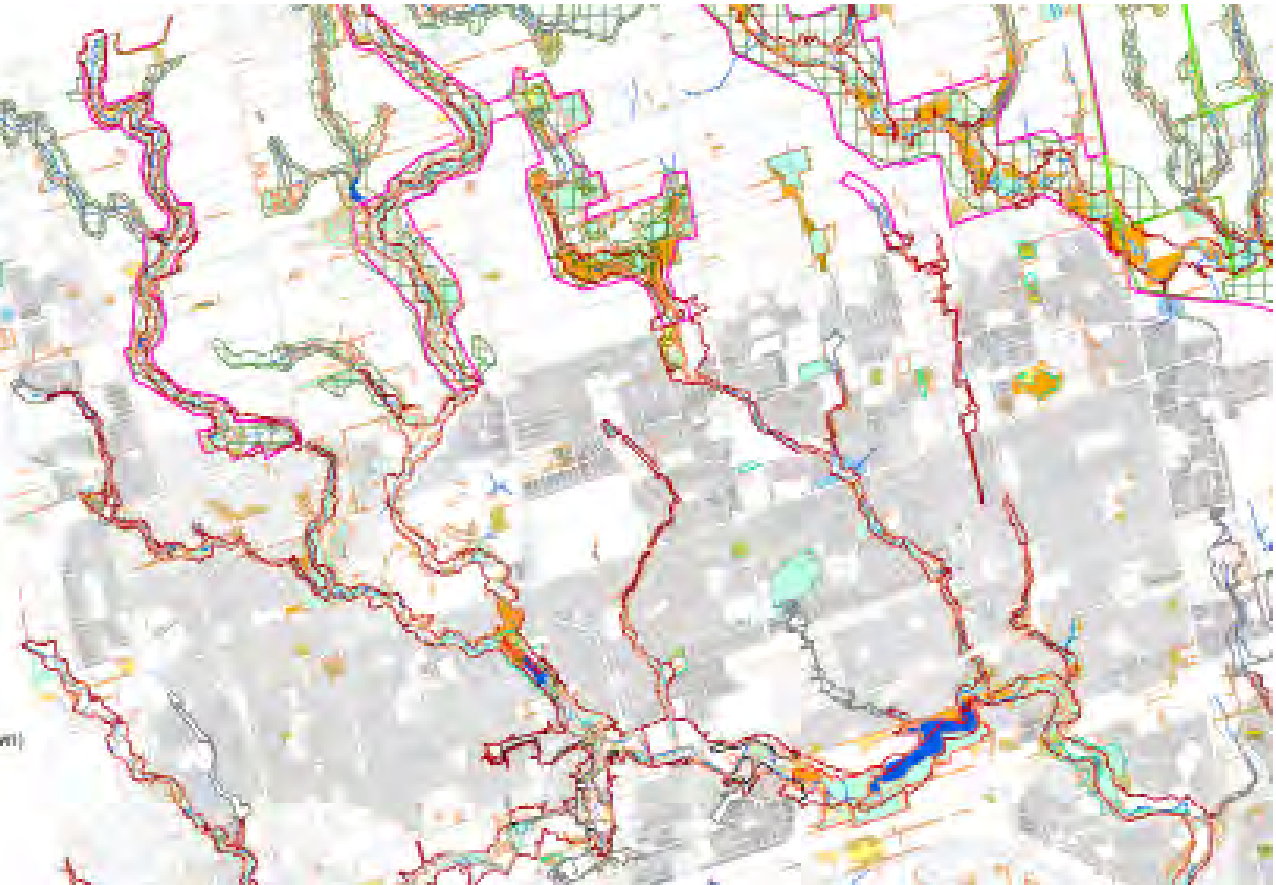

Markham Environmental Policy Review
Markham, Ontario
Schollen & Company Inc.

PLANNING AND ANALYSIS

REGIONAL MERIT